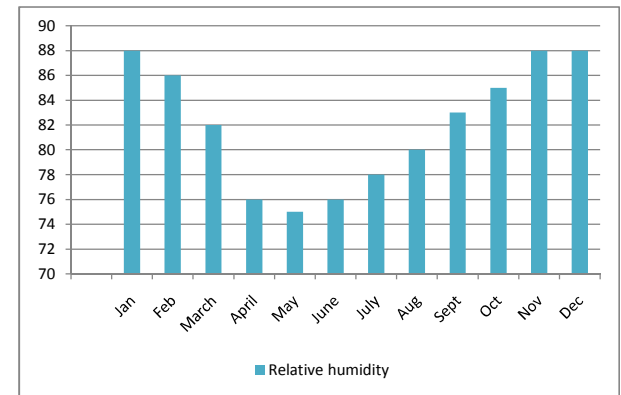

Dublin, Ireland						
Month	Average Temperature Deg C		Record Temperature Deg C		Relative humidity	Average Rain fall (mm)
	Min	Max	Min	Max		
Jan	1	8	-12	14	88	67
Feb	2	8	-10	17	86	55
March	3	10	-9	21	82	51
April	4	13	-5	22	76	45
May	6	15	-6	25	75	60
June	9	18	1	29	76	57
July	11	20	3	30	78	70
Aug	11	19	2	27	80	74
Sept	9	17	-1	25	83	72
Oct	6	14	-4	24	85	70
Nov	4	10	-7	18	88	67
Dec	3	8	-9	17	88	74