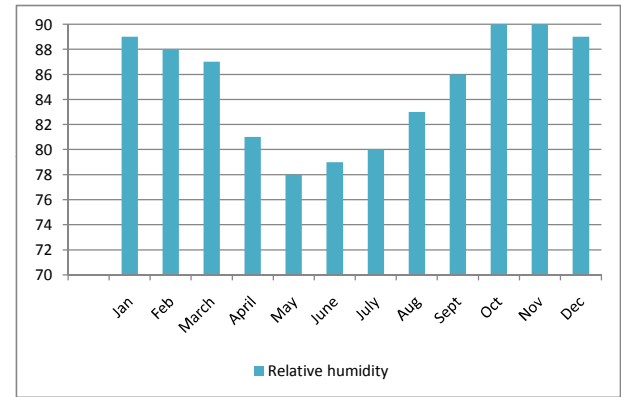

www.watkinshire.co.uk

0500 526 696
Call us for all your temperature control hire needs

Average Temperature / Relative Humidity Data for UK Ireland

York, United Kingdom						
Month	Average Temperature Deg C		Record Temperature Deg C		Relative humidity	Average Rain fall (mm)
	Min	Max	Min	Max		
Jan	1	6	-14	15	89	59
Feb	1	7	-10	17	87	46
March	2	10	-13	21	81	37
April	4	13	-3	24	73	41
May	7	16	-1	29	71	50
June	10	19	2	32	71	50
July	12	21	5	31	74	62
Aug	12	21	4	33	77	68
Sept	10	18	-1	29	80	55
Oct	7	14	-4	26	85	56
Nov	4	10	-7	19	88	65
Dec	2	7	-8	16	88	50

Cork, Ireland						
Month	Average Temperature Deg C		Record Temperature Deg C		Relative humidity	Average Rain fall (mm)
	Min	Max	Min	Max		
Jan	2	9	-9	14	89	119
Feb	3	9	-7	15	88	79
March	4	11	-5	18	87	94
April	5	13	-2	22	81	57
May	7	16	-1	26	78	71
June	10	19	3	29	79	57
July	12	20	5	28	80	70
Aug	12	20	3	29	83	71
Sept	10	18	1	26	86	94
Oct	7	14	-5	21	90	99
Nov	4	11	-6	18	90	116
Dec	3	9	-7	16	89	122