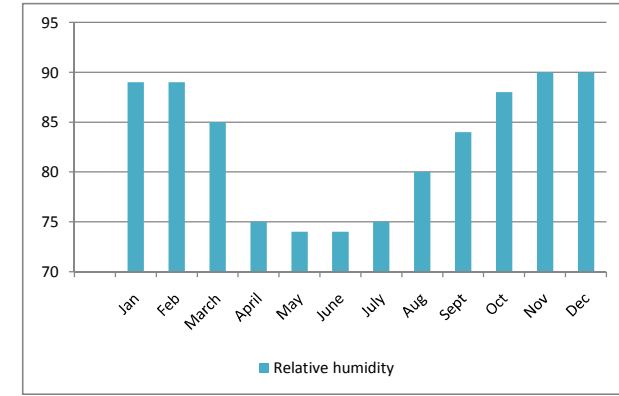

Average Temperature / Relative Humidity Data for UK Ireland

Belfast, United Kingdom						
Month	Average Temperature Deg C		Record Temperature Deg C		Relative humidity	Average Rain fall (mm)
	Min	Max	Min	Max		
Jan	2	6	-13	13	92	80
Feb	2	7	-12	14	91	52
March	3	9	-12	19	88	50
April	4	12	-4	21	83	48
May	6	15	-3	26	79	52
June	9	18	-1	28	80	68
July	11	18	4	29	84	94
Aug	11	18	1	28	87	77
Sept	9	16	-2	26	89	80
Oct	7	13	-4	21	91	83
Nov	4	9	-6	16	92	72
Dec	3	7	-11	14	92	90

Birmingham, United Kingdom						
Month	Average Temperature Deg C		Record Temperature Deg C		Relative humidity	Average Rain fall (mm)
	Min	Max	Min	Max		
Jan	2	5	-12	13	89	74
Feb	2	6	-9	16	89	54
March	3	9	-7	21	85	50
April	5	12	-2	24	75	53
May	7	16	-1	29	74	64
June	10	19	3	31	74	50
July	12	20	6	32	75	69
Aug	12	20	6	33	80	69
Sept	10	17	3	27	84	61
Oct	7	13	-2	25	88	69
Nov	5	9	-4	19	90	84
Dec	3	6	-6	14	90	67