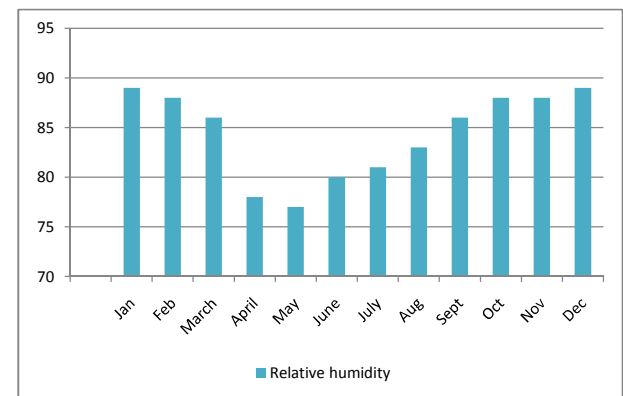

Plymouth, United Kingdom						
Month	Average Temperature Deg C		Record Temperature Deg C		Relative humidity	Average Rain fall (mm)
	Min	Max	Min	Max		
Jan	4	8	-9	14	89	99
Feb	4	8	-8	15	88	74
March	5	10	-5	19	86	69
April	6	12	-2	22	78	53
May	8	15	-1	26	77	63
June	11	18	2	28	80	53
July	13	19	7	29	81	70
Aug	13	19	4	31	83	77
Sept	12	18	3	27	86	78
Oct	9	15	-2	23	88	91
Nov	7	11	-4	17	88	113
Dec	5	9	-5	14	89	110