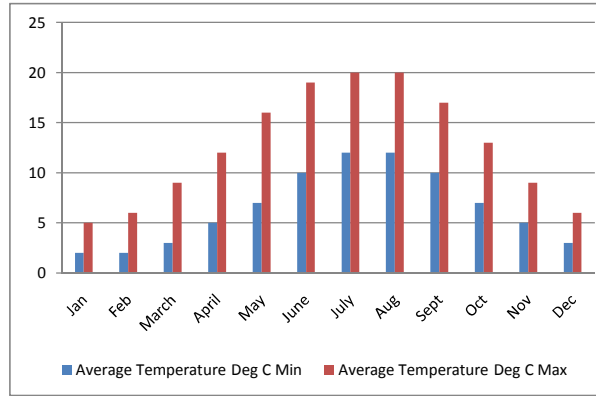

Average Temperature / Relative Humidity Data for UK Ireland

Belfast, United Kingdom						
Month	Average Temperature Deg C		Record Temperature Deg C		Relative humidity	Average Rain fall (mm)
	Min	Max	Min	Max		
Jan	2	6	-13	13	92	80
Feb	2	7	-12	14	91	52
March	3	9	-12	19	88	50
April	4	12	-4	21	83	48
May	6	15	-3	26	79	52
June	9	18	-1	28	80	68
July	11	18	4	29	84	94
Aug	11	18	1	28	87	77
Sept	9	16	-2	26	89	80
Oct	7	13	-4	21	91	83
Nov	4	9	-6	16	92	72
Dec	3	7	-11	14	92	90

Birmingham, United Kingdom						
Month	Average Temperature Deg C		Record Temperature Deg C		Relative humidity	Average Rain fall (mm)
	Min	Max	Min	Max		
Jan	2	5	-12	13	89	74
Feb	2	6	-9	16	89	54
March	3	9	-7	21	85	50
April	5	12	-2	24	75	53
May	7	16	-1	29	74	64
June	10	19	3	31	74	50
July	12	20	6	32	75	69
Aug	12	20	6	33	80	69
Sept	10	17	3	27	84	61
Oct	7	13	-2	25	88	69
Nov	5	9	-4	19	90	84
Dec	3	6	-6	14	90	67