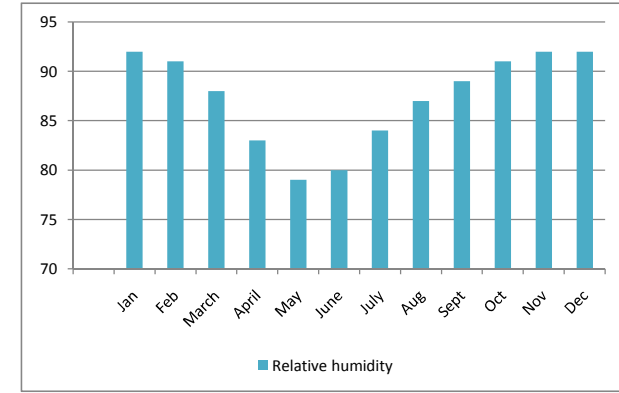

Average Temperature / Relative Humidity Data for UK Ireland

Belfast, United Kingdom						
Month	Average Temperature Deg C		Record Temperature Deg C		Relative humidity	Average Rain fall (mm)
	Min	Max	Min	Max		
Jan	2	6	-13	13	92	80
Feb	2	7	-12	14	91	52
March	3	9	-12	19	88	50
April	4	12	-4	21	83	48
May	6	15	-3	26	79	52
June	9	18	-1	28	80	68
July	11	18	4	29	84	94
Aug	11	18	1	28	87	77
Sept	9	16	-2	26	89	80
Oct	7	13	-4	21	91	83
Nov	4	9	-6	16	92	72
Dec	3	7	-11	14	92	90