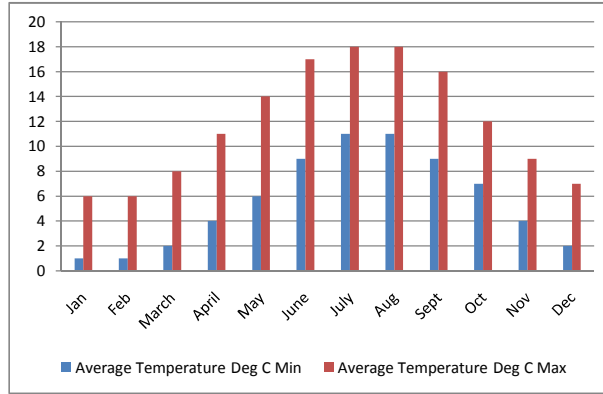

Average Temperature / Relative Humidity Data for UK Ireland

Edinburgh, United Kingdom						
Month	Average Temperature Deg C		Record Temperature Deg C		Relative humidity	Average Rain fall (mm)
	Min	Max	Min	Max		
Jan	1	6	-8	14	84	57
Feb	1	6	-9	14	83	39
March	2	8	-6	20	81	39
April	4	11	-4	22	75	39
May	6	14	-1	24	76	54
June	9	17	3	28	75	47
July	11	18	6	28	78	83
Aug	11	18	4	28	80	77
Sept	9	16	1	25	80	57
Oct	7	12	-2	20	82	65
Nov	4	9	-4	19	83	62
Dec	2	7	-7	14	84	57