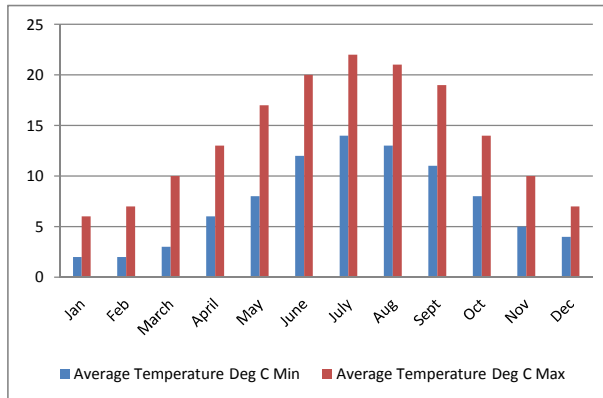

London, United Kingdom						
Month	Average Temperature Deg C		Record Temperature Deg C		Relative humidity	Average Rain fall (mm)
	Min	Max	Min	Max		
Jan	2	6	-10	14	86	54
Feb	2	7	-9	16	85	40
March	3	10	-8	21	81	37
April	6	13	-2	26	71	37
May	8	17	-1	30	70	46
June	12	20	5	33	70	45
July	14	22	7	34	71	57
Aug	13	21	6	38	76	59
Sept	11	19	3	30	80	49
Oct	8	14	-4	26	85	57
Nov	5	10	-5	19	85	64
Dec	4	7	-7	15	87	48