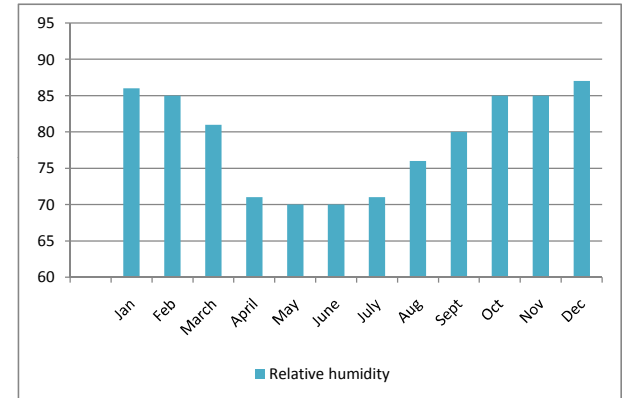

London, United Kingdom						
Month	Average Temperature Deg C		Record Temperature Deg C		Relative humidity	Average Rain fall (mm)
	Min	Max	Min	Max		
Jan	2	6	-10	14	86	54
Feb	2	7	-9	16	85	40
March	3	10	-8	21	81	37
April	6	13	-2	26	71	37
May	8	17	-1	30	70	46
June	12	20	5	33	70	45
July	14	22	7	34	71	57
Aug	13	21	6	38	76	59
Sept	11	19	3	30	80	49
Oct	8	14	-4	26	85	57
Nov	5	10	-5	19	85	64
Dec	4	7	-7	15	87	48