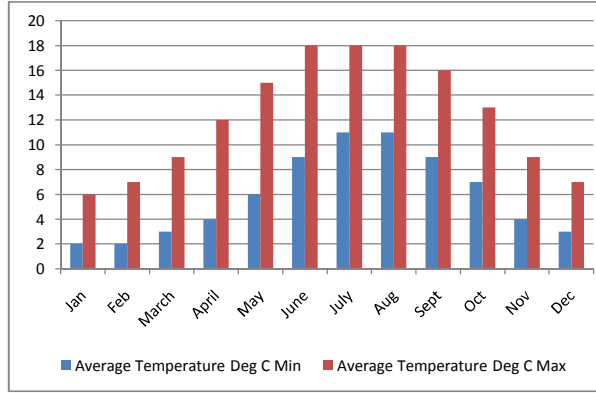

Average Temperature / Relative Humidity Data for UK Ireland

Belfast, United Kingdom						
Month	Average Temperature Deg C		Record Temperature Deg C		Relative humidity	Average Rain fall (mm)
	Min	Max	Min	Max		
Jan	2	6	-13	13	92	80
Feb	2	7	-12	14	91	52
March	3	9	-12	19	88	50
April	4	12	-4	21	83	48
May	6	15	-3	26	79	52
June	9	18	-1	28	80	68
July	11	18	4	29	84	94
Aug	11	18	1	28	87	77
Sept	9	16	-2	26	89	80
Oct	7	13	-4	21	91	83
Nov	4	9	-6	16	92	72
Dec	3	7	-11	14	92	90

Birmingham, United Kingdom						
Month	Average Temperature Deg C		Record Temperature Deg C		Relative humidity	Average Rain fall (mm)
	Min	Max	Min	Max		
Jan	2	5	-12	13	89	74
Feb	2	6	-9	16	89	54
March	3	9	-7	21	85	50
April	5	12	-2	24	75	53
May	7	16	-1	29	74	64
June	10	19	3	31	74	50
July	12	20	6	32	75	69
Aug	12	20	6	33	80	69
Sept	10	17	3	27	84	61
Oct	7	13	-2	25	88	69
Nov	5	9	-4	19	90	84
Dec	3	6	-6	14	90	67