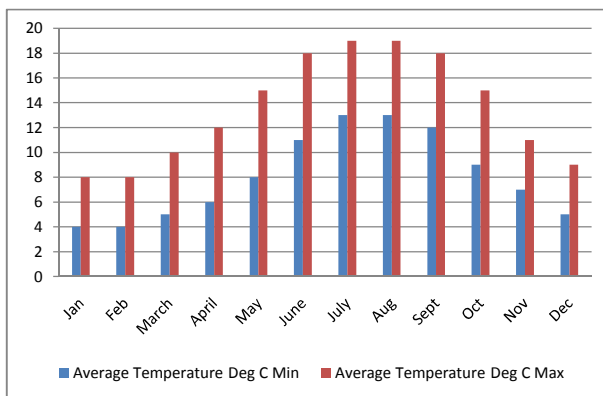

Plymouth, United Kingdom						
Month	Average Temperature Deg C		Record Temperature Deg C		Relative humidity	Average Rain fall (mm)
	Min	Max	Min	Max		
Jan	4	8	-9	14	89	99
Feb	4	8	-8	15	88	74
March	5	10	-5	19	86	69
April	6	12	-2	22	78	53
May	8	15	-1	26	77	63
June	11	18	2	28	80	53
July	13	19	7	29	81	70
Aug	13	19	4	31	83	77
Sept	12	18	3	27	86	78
Oct	9	15	-2	23	88	91
Nov	7	11	-4	17	88	113
Dec	5	9	-5	14	89	110