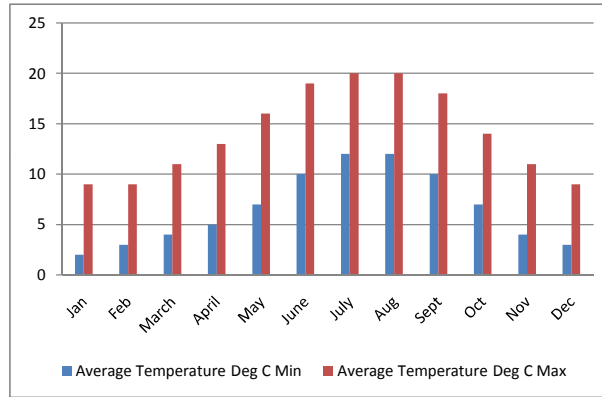

www.watkinshire.co.uk

0500 526 696
Call us for all your temperature control hire needs

Average Temperature / Relative Humidity Data for UK Ireland

York, United Kingdom						
Month	Average Temperature Deg C		Record Temperature Deg C		Relative humidity	Average Rain fall (mm)
	Min	Max	Min	Max		
Jan	1	6	-14	15	89	59
Feb	1	7	-10	17	87	46
March	2	10	-13	21	81	37
April	4	13	-3	24	73	41
May	7	16	-1	29	71	50
June	10	19	2	32	71	50
July	12	21	5	31	74	62
Aug	12	21	4	33	77	68
Sept	10	18	-1	29	80	55
Oct	7	14	-4	26	85	56
Nov	4	10	-7	19	88	65
Dec	2	7	-8	16	88	50

Cork, Ireland						
Month	Average Temperature Deg C		Record Temperature Deg C		Relative humidity	Average Rain fall (mm)
	Min	Max	Min	Max		
Jan	2	9	-9	14	89	119
Feb	3	9	-7	15	88	79
March	4	11	-5	18	87	94
April	5	13	-2	22	81	57
May	7	16	-1	26	78	71
June	10	19	3	29	79	57
July	12	20	5	28	80	70
Aug	12	20	3	29	83	71
Sept	10	18	1	26	86	94
Oct	7	14	-5	21	90	99
Nov	4	11	-6	18	90	116
Dec	3	9	-7	16	89	122