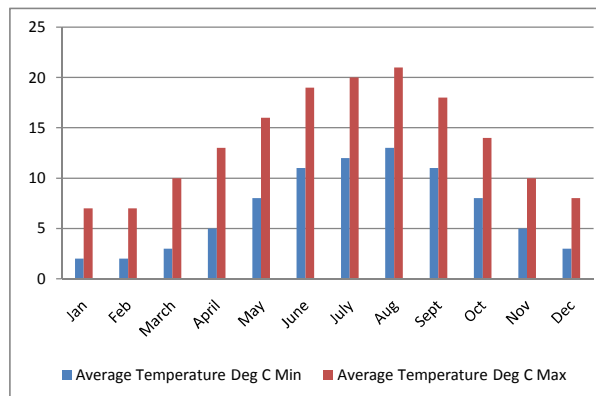

Cardiff, United Kingdom						
Month	Average Temperature Deg C		Record Temperature Deg C		Relative humidity	Average Rain fall (mm)
	Min	Max	Min	Max		
Jan	2	7	-17	15	89	108
Feb	2	7	-9	16	87	72
March	3	10	-8	20	82	63
April	5	13	-3	24	74	65
May	8	16	-1	29	74	76
June	11	19	4	31	73	63
July	12	20	7	31	76	89
Aug	13	21	6	33	78	97
Sept	11	18	2	28	81	99
Oct	8	14	-3	25	85	109
Nov	5	10	-3	18	88	116
Dec	3	8	-7	15	89	108