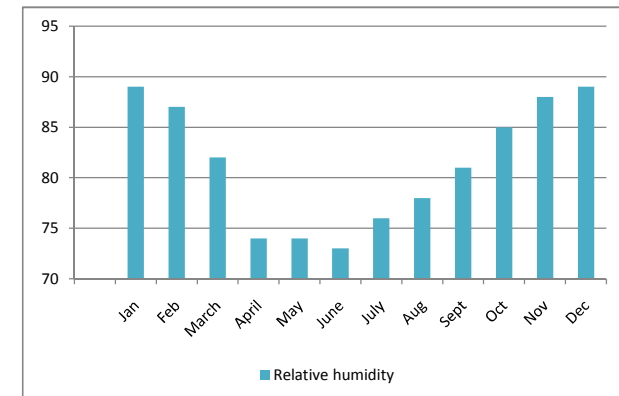

Cardiff, United Kingdom						
Month	Average Temperature Deg C		Record Temperature Deg C		Relative humidity	Average Rain fall (mm)
	Min	Max	Min	Max		
Jan	2	7	-17	15	89	108
Feb	2	7	-9	16	87	72
March	3	10	-8	20	82	63
April	5	13	-3	24	74	65
May	8	16	-1	29	74	76
June	11	19	4	31	73	63
July	12	20	7	31	76	89
Aug	13	21	6	33	78	97
Sept	11	18	2	28	81	99
Oct	8	14	-3	25	85	109
Nov	5	10	-3	18	88	116
Dec	3	8	-7	15	89	108