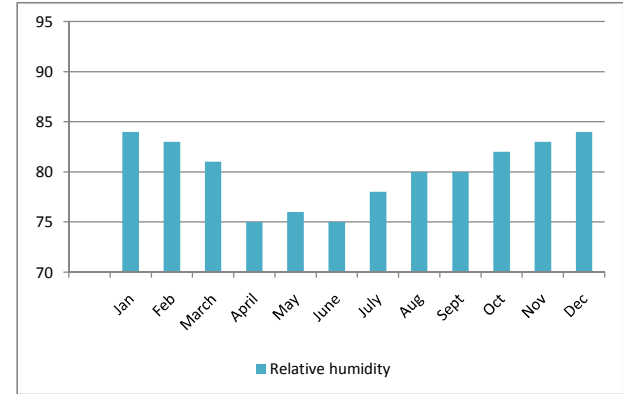

Average Temperature / Relative Humidity Data for UK Ireland

Edinburgh, United Kingdom						
Month	Average Temperature Deg C		Record Temperature Deg C		Relative humidity	Average Rain fall (mm)
	Min	Max	Min	Max		
Jan	1	6	-8	14	84	57
Feb	1	6	-9	14	83	39
March	2	8	-6	20	81	39
April	4	11	-4	22	75	39
May	6	14	-1	24	76	54
June	9	17	3	28	75	47
July	11	18	6	28	78	83
Aug	11	18	4	28	80	77
Sept	9	16	1	25	80	57
Oct	7	12	-2	20	82	65
Nov	4	9	-4	19	83	62
Dec	2	7	-7	14	84	57