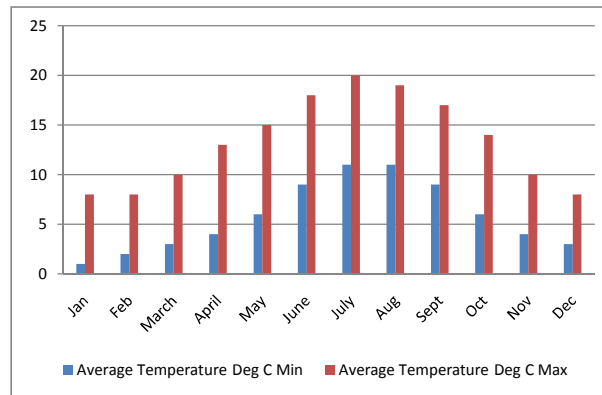

Dublin, Ireland						
Month	Average Temperature Deg C		Record Temperature Deg C		Relative humidity	Average Rain fall (mm)
	Min	Max	Min	Max		
Jan	1	8	-12	14	88	67
Feb	2	8	-10	17	86	55
March	3	10	-9	21	82	51
April	4	13	-5	22	76	45
May	6	15	-6	25	75	60
June	9	18	1	29	76	57
July	11	20	3	30	78	70
Aug	11	19	2	27	80	74
Sept	9	17	-1	25	83	72
Oct	6	14	-4	24	85	70
Nov	4	10	-7	18	88	67
Dec	3	8	-9	17	88	74