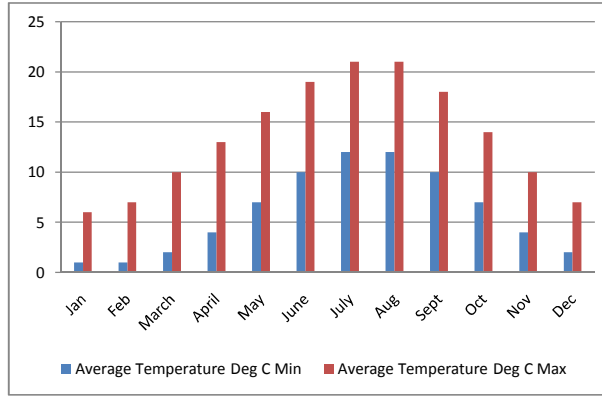

Plymouth, United Kingdom						
Month	Average Temperature Deg C		Record Temperature Deg C		Relative humidity	Average Rain fall (mm)
	Min	Max	Min	Max		
Jan	4	8	-9	14	89	99
Feb	4	8	-8	15	88	74
March	5	10	-5	19	86	69
April	6	12	-2	22	78	53
May	8	15	-1	26	77	63
June	11	18	2	28	80	53
July	13	19	7	29	81	70
Aug	13	19	4	31	83	77
Sept	12	18	3	27	86	78
Oct	9	15	-2	23	88	91
Nov	7	11	-4	17	88	113
Dec	5	9	-5	14	89	110

www.watkinshire.co.uk

0500 526 696
Call us for all your temperature control hire needs

Average Temperature / Relative Humidity Data for UK Ireland

York, United Kingdom						
Month	Average Temperature Deg C		Record Temperature Deg C		Relative humidity	Average Rain fall (mm)
	Min	Max	Min	Max		
Jan	1	6	-14	15	89	59
Feb	1	7	-10	17	87	46
March	2	10	-13	21	81	37
April	4	13	-3	24	73	41
May	7	16	-1	29	71	50
June	10	19	2	32	71	50
July	12	21	5	31	74	62
Aug	12	21	4	33	77	68
Sept	10	18	-1	29	80	55
Oct	7	14	-4	26	85	56
Nov	4	10	-7	19	88	65
Dec	2	7	-8	16	88	50