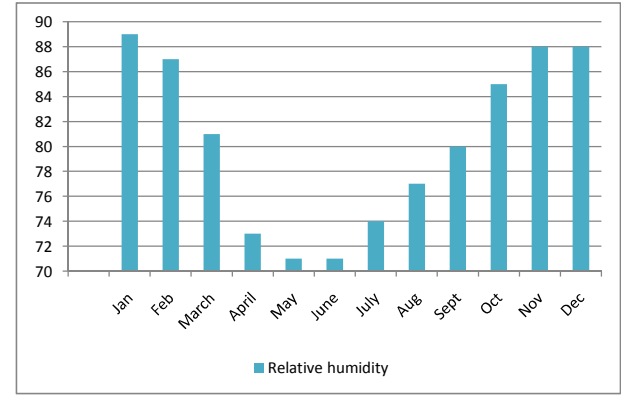

www.watkinshire.co.uk

0500 526 696
Call us for all your temperature control hire needs

Average Temperature / Relative Humidity Data for UK Ireland

York, United Kingdom						
Month	Average Temperature Deg C		Record Temperature Deg C		Relative humidity	Average Rain fall (mm)
	Min	Max	Min	Max		
Jan	1	6	-14	15	89	59
Feb	1	7	-10	17	87	46
March	2	10	-13	21	81	37
April	4	13	-3	24	73	41
May	7	16	-1	29	71	50
June	10	19	2	32	71	50
July	12	21	5	31	74	62
Aug	12	21	4	33	77	68
Sept	10	18	-1	29	80	55
Oct	7	14	-4	26	85	56
Nov	4	10	-7	19	88	65
Dec	2	7	-8	16	88	50