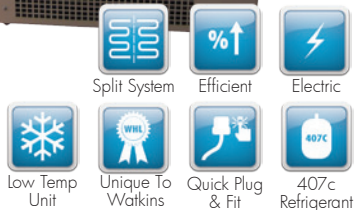

## Description

The KwikCOOL SAC 25 is the most powerful water cooled 'Split' portable air conditioning unit available on the market today that operates from a standard 13 amp socket. There are two parts to the system, an internal room unit and an external heat exchanger, connected using flexible lines which can be extended to a length of 30 metres giving greater flexibility. The unit has an automatic thermostat, capable of operating down to a temperature of 8°C. Can be used in conjunction with the "Easy-Dock" docking station.